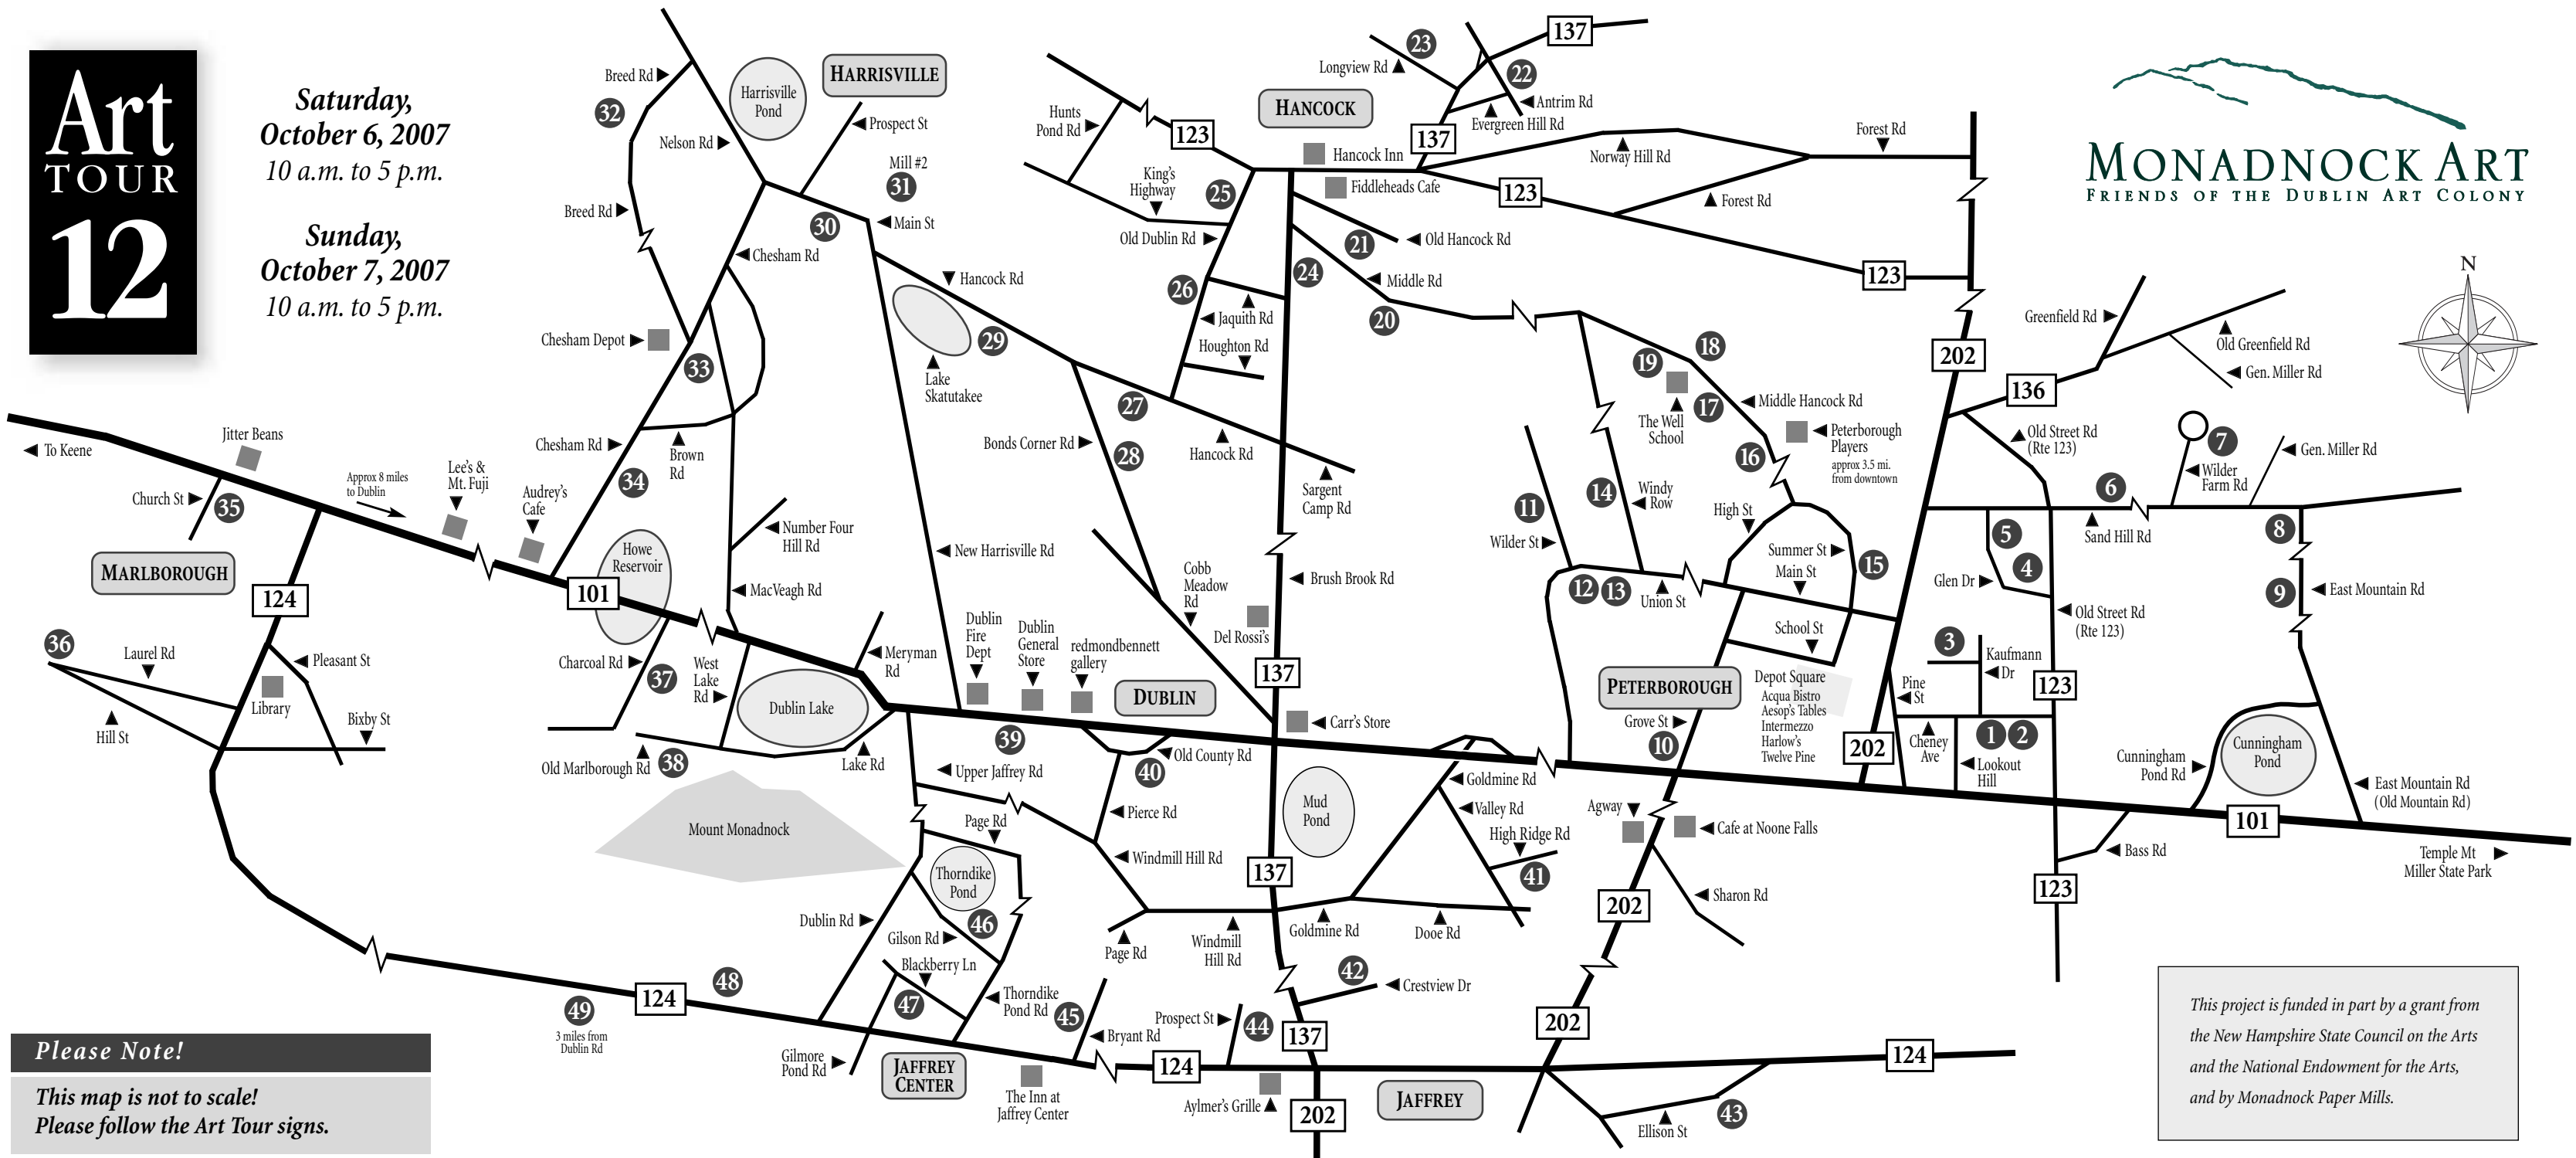

Art TOUR 12

**Saturday,
October 6, 2007**
10 a.m. to 5 p.m.

**Sunday,
October 7, 2007**
10 a.m. to 5 p.m.

MONADNOCK ART
FRIENDS OF THE DUBLIN ART COLONY

Please Note!
This map is not to scale!
Please follow the Art Tour signs.

HANCOCK

- 20: **Bettina Wall Peabody**—14 Snow Hill Dr, 525-3564—watercolor
- 21: **Gail Huntley**—25 Old Hancock Rd, 525-4094—mixed media
- 22: **Vicki Stiefel**—Chickadee Farm, 75 Antrim Rd, 525-4720—photography
- Barbara Strawbridge—Chickadee Farm, 75 Antrim Rd, 525-3560—watercolor
- 23: **Evelien Bachrach Seeger**—15 Longview Rd, 525-4922—oil painting, prints
- 24: **Thomas Meyers**—2 Shire Rd, 525-3528—glass, mixed media
- Mary Meyers—2 Shire Rd, 525-3528—ceramics
- 25: **Deb Porter-Hayes**—111 Old Dublin Rd, 525-4952—photography
- 26: **Kim Cunningham**—379 Old Dublin Rd, 525-4023—ceramics, mixed media assemblage
- Scott Cunningham—379 Old Dublin Rd, 525-4023—sculpture, painting, jewelry

MARLBOROUGH

- 35: **Alicia K. Geilenberg-Drakiotēs**—16 Church St, 876-4975—pastel, monotype, oil
- 36: **Mary Iselin**—151 Laurel Rd, Earth Haven Farm, 876-4036—oil painting

DUBLIN

- 37: **Miriam Carter**—43 Charcoal Rd, 563-8046—wearable fiber
- 38: **Susan K. Barker**—105 Old Marlborough Rd, 563-8631—jewelry, sterling silver, semi-precious stones
- 39: **Heather Stockwell**—1166 Main St, 563-8499—mosaic & glass assemblage
- 40: **Rebecca Welsh**—8 Old County Rd, 563-8608—painting
- 41: **Sheila King**—40 High Ridge Rd, 563-8196—painting, drawing

For the latest Art Tour information and a gallery of participating artists' work, visit:
www.monadnockart.org